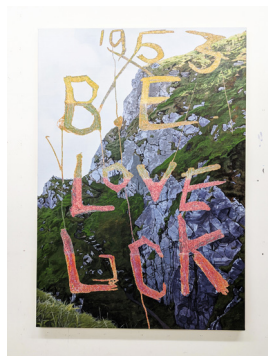

Ralph Anderson ID

JGM GALLERY

17 November - 22 January 2022

The Big I Am, 2021
Acrylic on Flax,
240 x 170cm
£24,000

B.E. LOVE LCK, 2021
Acrylic on Flax,
188 x 130cm
£12,000

Walter, 2021
Acrylic on Flax,
60 x 80cm
£3,800

FIN, 2021
Acrylic on Flax,
36 x 46cm
£2,000

PT, 2021
Acrylic on Flax,
92 x 120cm
£6,000

YW 4 AG, 2021
Acrylic on Flax,
46 x 36cm
£2,000

Horace, 2021
Acrylic on Flax,
130 x 188cm
£12,000

E Clarke, 2021
Acrylic on Flax,
36 x 46cm
£2,000