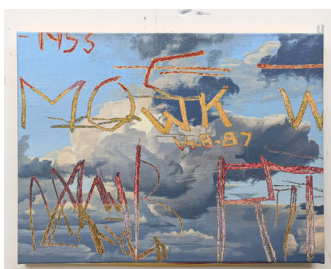

Ralph Anderson ID

JGM GALLERY

17 November - 22 January 2022

The Big I Am, 2021
Acrylic on Flax,
240 x 170cm
£24,000

B.E. LOVE LCK, 2021
Acrylic on Flax,
188 x 130cm
£12,000

Walter, 2021
Acrylic on Flax,
60 x 80cm
£3,800

FIN, 2021
Acrylic on Flax,
36 x 46cm
£2,000

PT, 2021
Acrylic on Flax,
92 x 120cm
£6,000

YW 4 AG, 2021
Acrylic on Flax,
46 x 36cm
£2,000

Horace, 2021
Acrylic on Flax,
130 x 188cm
£12,000

E Clarke, 2021
Acrylic on Flax,
36 x 46cm
£2,000

August '87, 2021
Acrylic on Flax,
60 x 80cm
£3,800

D+P, 2021
Acrylic on Paper,
38 x 50cm
£950 framed

Ralph Anderson ID

JGM GALLERY

17 November - 22 January 2022

Kiren and Jimmy,
2021
Acrylic on Paper,
38 x 50cm
£950, framed