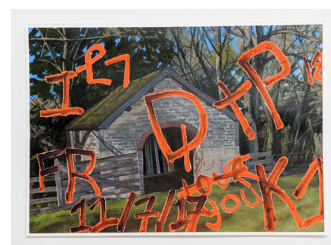

Ralph Anderson ID

JGM GALLERY

17 November - 22 January 2022

The Big I Am, 2021
Acrylic on Flax,
240 x 170cm
£24,000

B.E. LOVE LCK, 2021
Acrylic on Flax,
188 x 130cm
£12,000

Walter, 2021
Acrylic on Flax,
60 x 80cm
£3,800

FIN, 2021
Acrylic on Flax,
36 x 46cm
£2,000

PT, 2021
Acrylic on Flax,
92 x 120cm
£6,000

YW 4 AG, 2021
Acrylic on Flax,
46 x 36cm
£2,000

Horace, 2021
Acrylic on Flax,
130 x 188cm
£12,000

E Clarke, 2021
Acrylic on Flax,
36 x 46cm
£2,000

August '87, 2021
Acrylic on Flax,
60 x 80cm
£3,800

D+P, 2021
Acrylic on Paper,
38 x 50cm
£950 framed

Ralph Anderson ID

JGM GALLERY

17 November - 22 January 2022

Kiren and Jimmy,
2021
Acrylic on Paper,
38 x 50cm
£950, framed